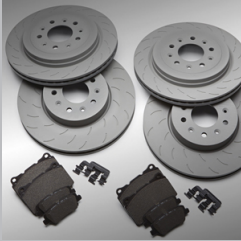

PERFORMANCE

Brake System

Designed to enhance braking capability, the CTS Brake System Part Package contains a rotor and brake pad upgrade kit to replace those existing components on the Cadillac CTS Sedan brake system.

Part Detail	Part	MSRP	Install	'16	'15
Brake System Part Package, Rotor, Brake Pad Upgrade Kit	23495622	$995.00	2.00	X	X