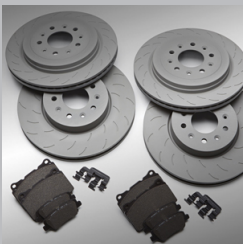

PERFORMANCE

Brake System

Designed to enhance brake performance and reduce brake wear under high performance/track driving conditions, the ATS Performance Brake System replaces the brake booster and brake pads on the existing Cadillac ATS brake system. Under normal driving conditions, this system increases wear on the brakes.

Part Detail	Part	MSRP	Install	'16	'15
Performance Brake Rotors and Pads	23495615	$995.00	2.00	X	X