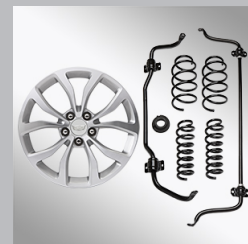

Performance Suspension Kit (SG3) - For Automatic Transmission Vehicles (sold only with SG3 Performance Accessory Suspension)

Kick the ride of your ATS Sedan up a notch with this Front and Rear Suspension Modification Kit designed to help keep the vehicle well balanced and improve its cornering capability to reduce body roll and improve traction.

Part Detail	Part	MSRP	Install	'16	'15
18 Inch Front Wheel – Forged Aluminum Blade Silver (18 X 8.0) (sold only with Performance Accessory Suspension)	23229840	$595.00	0.30	X	X
18 Inch Rear Wheel – Forged Aluminum Blade Silver (18 X 9.0) (sold only with Performance Accessory Suspension)	23497691	$595.00	0.30	X	X
18 inch Tire - Bridgestone Potenza, REO50ARFT, 225/40R18, BL88W	22970647	$429.89	0.30	X	X
18 inch Tire - Bridgestone, Potenza REO50ARFT, 225/40R18, BL88W	22970646	$351.89	0.30	X	X
Center Cap - Chrome w/ Silver Monochromatic Crest	19329267	$45.00	0.10	X	X
Front and Rear Suspension Modification Kit, For use with Automatic Transmission	23497690	$395.00	3.10	X	X
Tire Pressure Monitor (Clamp In) - For Use on Vehicles Equipped with Performance Suspension (FE3) - Use together with TPM Nut 19119237	19303501	$40.00	0.10	X	X
Tire Pressure Monitor Nut Package	17800699	$5.00	0.10	X	X