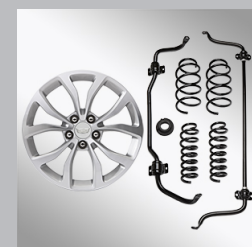

Suspension Package

Kick the ride of your ATS Sedan up a notch with this Front and Rear Suspension Modification Kit designed to help keep the vehicle well balanced and improve its cornering capability to reduce body roll and improve traction.

Part Detail	Part	MSRP	Install	'16	'15
Front and Rear Suspension Modification Kit, For use with Automatic Transmission	23497690	$395.00	3.10	X	X
Front and Rear Suspension Modification Kit, For use with Manual Transmission	23497689	$395.00	4.20	X	X
Tire Pressure Monitor (Clamp In) - For Use on Vehicles Equipped with Performance Suspension (FE3)	20964159	$71.20	0.30		X