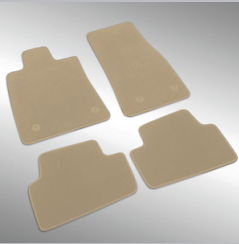

Floor Mats - Retainer Kit

Hold your factory floor mats in place with these factory replacement floor mat clips. Sometimes the floor mat hook can get lost or broken, especially on the driver's side where the most use occurs. With these replacement floor mat clips, you can rest assured that your floor mats can be repaired instead of having to replace them.

Part Detail	Part	MSRP	Install	'16	'15
ITW 2.0 - Black	22867502	$3.51			X

Front and Rear Premium Carpet

Available Front and Rear Premium Carpet Floor Mats provide a custom fit with a high quality upper surface to match the interior of your vehicle.

Part Detail	Part	MSRP	Install	'16	'15
Front and Rear Molded Carpet, Cashmere	23255877	$155.00		X	X
Front and Rear Molded Carpet, Jet Black	22937098	$155.00		X	X