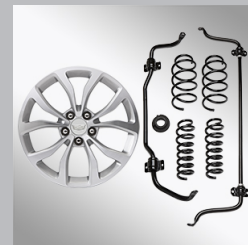

Performance Suspension Kit (SG3) - For Manual Transmission Vehicles (sold only with SG3 Performance Accessory Suspension)

Kick the ride of your ATS Sedan up a notch with this Front and Rear Suspension Modification Kit designed to help keep the vehicle well balanced and improve its cornering capability to reduce body roll and improve traction.

Part Detail	Part	MSRP	Install	'16	'15
18 Inch Front Wheel – Forged Aluminum Blade Silver (18 X 8.0) (sold only with Performance Accessory Suspension)	23229840	$595.00	0.30	X	X
18 Inch Rear Wheel – Forged Aluminum Blade Silver (18 X 9.0) (sold only with Performance Accessory Suspension)	23497691	$595.00	0.30	X	X
18 inch Tire - Bridgestone Potenza, REO50ARFT, 225/40R18, BL88W	22970647	$429.89	0.30	X	X
18 inch Tire - Bridgestone, Potenza REO50ARFT, 225/40R18, BL88W	22970646	$351.89	0.30	X	X
Center Cap - Chrome w/ Silver Monochromatic Crest	19329267	$45.00	0.10	X	X
Front and Rear Suspension Modification Kit, For use with Manual Transmission	23497689	$395.00	4.20	X	X
Tire Pressure Monitor (Clamp In) - For Use on Vehicles Equipped with Performance Suspension (FE3) - Use together with TPM Nut 19119237	19303501	$40.00	0.10	X	X
Tire Pressure Monitor Nut Package	17800699	$5.00	0.10	X	X