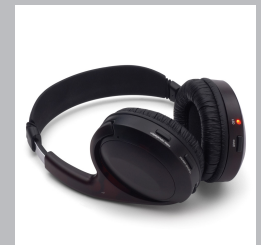

ELECTRONICS

RSE - Headphones

These dual-channel wireless Headphones are a great solution for families needing an additional or replacement set. Select standard headphones or upgrade to a premium. All are compatible with GM factory and Accessory rear seat entertainment systems.

Part Detail	Part	MSRP	Install	'16	'15
Wireless Dual Channel - Contains 2 Pair Headphones with Cadillac Logo	22809929	$125.00		X	X