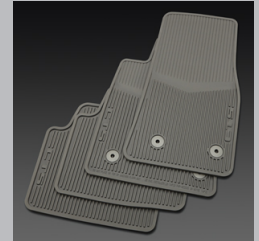

INTERIOR

All Weather Floor Mats

These Premium All Weather Floor Mats provide excellent fit and function. High, raised edges help keep mud, snow and debris contained for easy cleaning. Available in all interior colors.

Part Detail	Part	MSRP	Install	'16	'15
Black	22860182	$130.00		X	X
Cashmere	22860184	$130.00		X	X