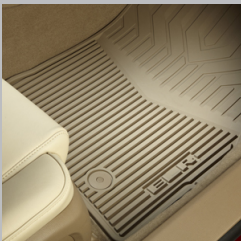

INTERIOR

All Weather Floor Mats

These Premium All Weather Front and Rear Floor Mats are precision crafted for a custom fit and deep ribbed for superb protection against the elements. Offered in Cashmere and Jet Black and feature the ELR logo on the front and rear mats.

Part Detail	Part	MSRP	Install	'16	'15
Front and Rear Premium All Weather - Black	22942480	$130.00		X	
Front and Rear Premium All Weather - Cashmere	22956480	$130.00		X