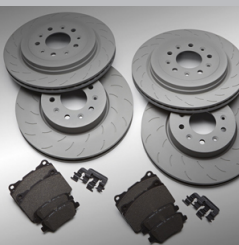

PERFORMANCE

Brake System

Designed to enhance brake performance and reduce brake wear under high performance/track driving conditions, the ATS Performance Brake System replaces the brake booster and brake pads on the existing Cadillac ATS brake system. Under normal driving conditions, this system increases wear on the brakes.

Part Detail	Part	MSRP	Install	'16	'15
Brake System Part Package, Rotor, Brake Pad Upgrade Kit	23495614	$1750.00	2.00	X	X
Performance Brake Rotors and Pads	23495615	$995.00	2.00	X	X