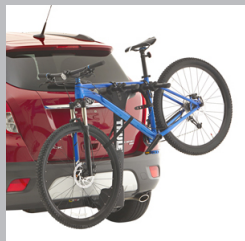

Hitch-Mounted Bicycle Carrier - Associated Accessories

Transport up to 4 bikes with a Hitch-Mounted Bicycle Carrier. Conveniently fits into your vehicle's trailer hitch. Carrier tilts away from vehicle for access to rear cargo area. Non-GM warranty. Warranty by Thule®. For more information call 1-800-238-2388.

Part Detail	Part	MSRP	Install	'16	'15
Vertex™ 2 Bike Hitch Rack by Thule®	19302829	$269.00	0.30	X	X