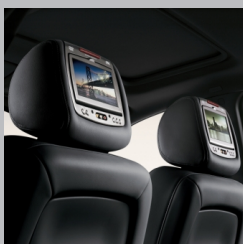

RSE - Head Restraint DVD System

Make time fly for your rear-seat passengers with a Dual DVD Rear Seat Entertainment System. The dual LCD monitors and DVD players are mounted on the rear of the front seat head restraints. Wireless headphones and a single remote control allow rear passengers to enjoy the audio program without disturbing the driver or other passengers. This accessory system is not compatible with the factory rear seat entertainment option.

Part Detail	Part	MSRP	Install	'16	'15
Dual System - Black with Titanium Stitching	22915510	$1995.00	1.00	X	X
Dual System - Neutral (01B)	20988861	$1875.00	1.00	X	X