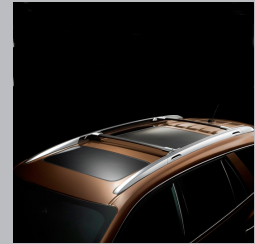

Roof Rack Cross Rail Package

Carry a load on the roof of your vehicle with these Roof Rack Cross Rails. They are available in Black or Bright Anodized, each with Chrome end caps.

Part Detail	Part	MSRP	Install	'16	'15
For Use with Factory Side Rails (V2P), Black Cross Rails with Chrome End Caps	12499978	$195.00	0.30	X	X
For Use with Factory Side Rails (V2P), Bright Anodized Cross Rails with Chrome End Caps	19170765	$235.00	0.30	X	X