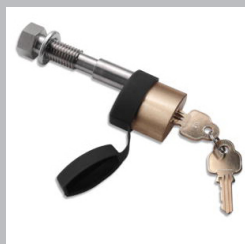

Locking Hitch Pin

Protect your trailering products with this locking hitch pin. This heavy duty hitch pin securely locks a ball mount to your vehicle's 2" trailer hitch receiver. This hitch pin also reduces the rattle motion/noise that can occur between the ball mount and hitch receiver.

Part Detail	Part	MSRP	Install	'16	'15
Chrome Pin with Black Cover	12499511	$40.00	0.10	X	X