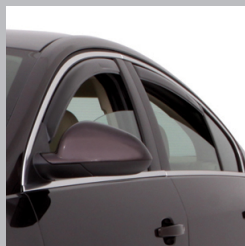

Side Window Deflector - Associated Accessories

These custom-molded Side Window Weather Deflectors let fresh air in while keeping rain sleet and snow out. Plus they help reduce wind noise and sunlight glare. Available in Smoke. Contact your dealership for more information. Non-GM warranty. Warranty by Lund®. For information please contact 1-800-241-7219.

Part Detail	Part	MSRP	Install	'16	'15
Ventvisor® Black Side Window Deflector by Lund®	19260737	$89.00	0.40	X	X