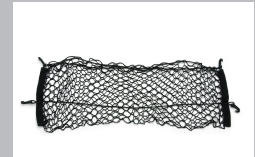

Cargo Net

This Black Cargo Net attaches easily to the sides of the Enclave cargo area to keep small, light items intact while in transit.

Part Detail	Part	MSRP	Install	'16	'15
Cargo Net, Black	19158229	$50.00	0.10	X	X