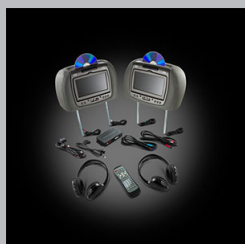

### RSE - Head Restraint DVD System

The Dual DVD Rear-Seat Entertainment System features dual LCD monitors and DVD players that are mounted on the rear of the front seat head restraints. Wireless headphones and a single remote control allow rear passengers to enjoy the audio program without disturbing the driver or other passengers. This accessory is not compatible with the factory Rear-Seat Entertainment option.