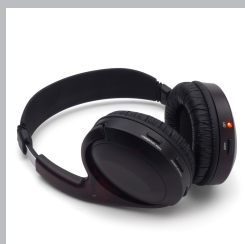

RSE - Headphones

These dual-channel wireless headphones are perfect for families needing an additional or replacement set. They are compatible with both factory-installed and Accessory rear seat entertainment systems.

Part Detail	Part	MSRP	Install	'16	'15
Wireless Dual Channel - Contains 2 Sets of Headphones	22863046	$100.00		X	X