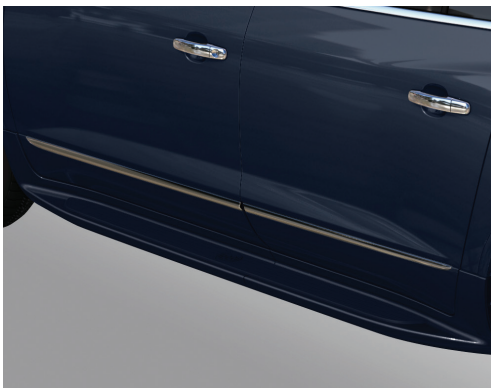

BUICK ACCESSORIES

Assist Steps