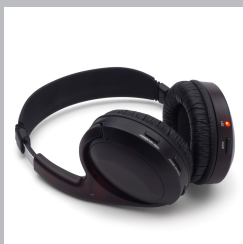

RSE - Headphones

These dual-channel wireless Headphones are a great solution for families needing an additional or replacement set. Select standard headphones or upgrade to a premium Noise Canceling style. All are compatible with GM factory and Accessory rear seat entertainment systems.

Part Detail	Part	MSRP	Install	'16	'15
Wireless Dual Channel - Contains 2 Sets of Headphones	22863046	$100.00			X