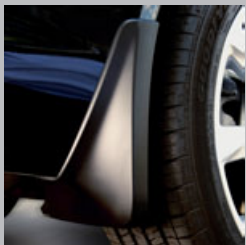

Splash Guards - Rear Molded

Custom designed Molded Splash Guards fit directly behind the rear wheels to help protect against tire splash and mud. Specifically tooled for your Regal, they include styling features that accent the exterior.

Part Detail	Part	MSRP	Install	'15	'14
Black, Not For Use on Regal GS Models	22891983	$50.00	0.70	X	X