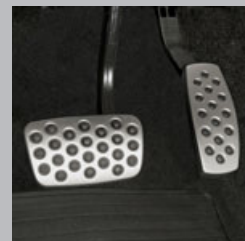

Pedal Cover

These brushed aluminum covers with raised rubber traction surfaces replace existing pedals to provide a sporty yet elegant finish to your interior.

Part Detail	Part	MSRP	Install	'15	'14
Brake and Accelerator Pedals, For Use on Vehicles With Automatic Transmission.	19212762	$165.00	0.10	X	X