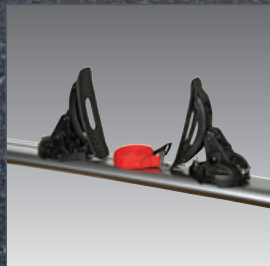

Set-to-Go™
Kayak Saddles