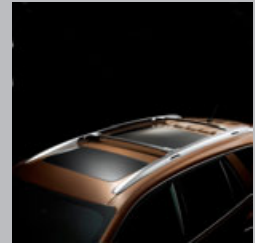

Roof Rack Cross Rail Package

Carry a load on the roof of your vehicle with these Roof Rack Cross Rails. They are available in Black or Bright Anodized, each with Chrome end caps.

Part Detail	Part	MSRP	Install	'15	'14
For Use with Factory Side Rails (V2P), Black Cross Rails with Chrome End Caps	12499978	$195.00	0.25	X	X
For Use with Factory Side Rails (V2P), Bright Anodized Cross Rails with Chrome End Caps	19170765	$235.00	0.25	X	X