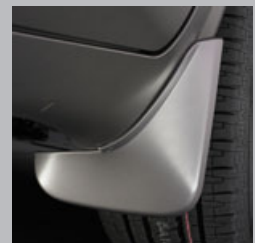

Splash Guards - Front Molded

Custom-designed Molded Front Splash Guards fit directly behind the front wheels to help protect against tire splash and mud. The Splash Guards are available in several colors and include styling features that accent the exterior.

Part Detail	Part	MSRP	Install	'15	'14
Atlantis Blue (GWY), Not for use with Molded Assist Steps	22935514	$100.00	0.50		X
Carbon Black (58U), Not for use with Molded Assist Steps	22935513	$100.00	0.50	X	X
Champagne Silver (GWT), Not for use with Molded Assist Steps	22935516	$100.00	0.50	X	X
Crystal Red (89U), Not for use with Molded Assist Steps	22935517	$100.00	0.50		X
Cyber Gray (57U), Not for use with Molded Assist Steps	22935512	$100.00	0.50		X
Iridium (GXG), Not for use with Molded Assist Steps	22935511	$100.00	0.50	X	X
Mocha Bronze (GVU), Not for use with Molded Assist Steps	22935519	$100.00	0.50		X
Quicksilver (17U), Not for use with Molded Assist Steps	22935518	$100.00	0.50	X	X
White Diamond (98U), Not for use with Molded Assist Steps	22935515	$100.00	0.50	X	X
White Opal (40U), Not for use with Molded Assist Steps	22935520	$100.00	0.50	X	X