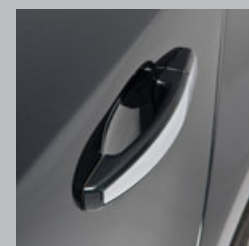

EXTERIOR

Door Handles

These Body-Color Door Handles feature a Chrome Insert, and replace the factory door handles to give your Regal a stylish, more personalized appearance.

Part Detail	Part	MSRP	Install	'15	'14
Front and Rear Sets- Ashen Gray Metallic with Chrome Insert. Not for use with passive entry vehicles.	22850084	$145.00	1.00	X	X
Front and Rear Sets- Black (GBA) with Chrome Insert. Not for use with passive entry vehicles.	22817271	$145.00	1.00	X	X
Front and Rear Sets - Champagne Silver Metallic (GWT) with Chrome Insert. Not for use with passive entry vehicles.	22817277	$145.00	1.00	X	X
Front and Rear Sets - Crystal Red (GBE) with Chrome Insert, available on Base Regal (4GR69) with 1SL Package. Not for use with passive entry vehicles.	22817272	$145.00	1.00	X	X
Front and Rear Sets - Summit White (GAZ) with Chrome Insert. Not for use with passive entry vehicles.	22817270	$145.00	1.00	X	X
Front and Rear Sets - Switchblade Silver (GAN) with Chrome Insert. Not for use with passive entry vehicles.	22817268	$145.00	1.00	X	X
Front and Rear Sets - White Diamond Tricoat (GBN) with Chrome Insert. Not for use with passive entry vehicles.	22817273	$145.00	1.00	X	X
Outside - Front and Rear Set, Berlin Blue (GXH) with Chrome Insert	22850087	$145.00	1.00		X
Outside - Front and Rear Set, Black Diamond (GLK) with Chrome Insert	22850085	$145.00	1.00	X	X