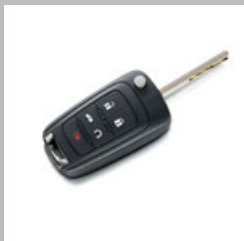

Remote Start

By pressing a button on the key fob, the Remote Start system starts your parked vehicle. Great for pre-warming or pre-cooling your vehicle. Seamlessly integrated with your vehicle's anti-theft and remote keyless entry systems. Not compatible with OnStar RemoteLink system.

Part Detail	Part	MSRP	Install	'15	'14
Extended-Range	23120889	$225.00	0.50	X	X