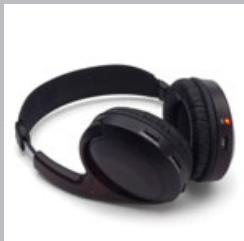

RSE - Headphones

These dual-channel wireless headphones are perfect for families needing an additional or replacement set. They are compatible with both factory-installed and Accessory rear seat entertainment systems.

Part Detail	Part	MSRP	Install	'15	'14
Wireless Dual Channel - Contains 2 Sets of Headphones	22863046	$100.00		X	X