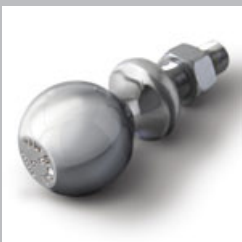

TRAILERING

Hitch Ball Assembly

This standard size Hitch Ball Assembly comes complete with a Chrome-finished tow ball, washer and retaining nut. It's designed to fit your vehicle's hitch or ball mount assembly (sold separately).

Part Detail	Part	MSRP	Install	'15	'14
1 7/8" Ball, 2000lb Max Load, Use With Bumper and Hitch Flange from 3/4" to 1-7/8"	19245478	$20.00	0.10	X	X
2" Ball, 3500lb Max Load, Use With Bumper and Hitch Flange from 3/4" to 1-7/8"	19245480	$20.00	0.10	X	X