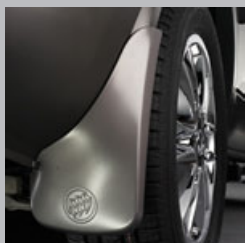

Splash Guards - Rear Molded

Custom-designed molded Rear Splash Guards fit directly behind the rear wheels to help protect against tire splash and mud. The Splash Guards are available in several colors, include styling features that accent the exterior and are embossed with the Buick Tri-Shield logo.

Part Detail	Part	MSRP	Install	'15	'14
Atlantis Blue (GWY)	22935683	$100.00	0.50		X
Carbon Black (58U)	22935682	$100.00	0.50	X	X
Champagne Silver (GWT)	22935685	$100.00	0.50	X	X
Crystal Red (89U)	22935686	$100.00	0.50		X
Cyber Gray (57U)	22935681	$100.00	0.50		X
Iridium (GXG)	22935680	$100.00	0.50	X	X
Mocha Bronze (GVU)	22935688	$100.00	0.50		X
Quicksilver (17U)	22935687	$100.00	0.50	X	X
White Diamond (98U)	22935684	$100.00	0.50	X	X
White Opal (40U)	22935689	$100.00	0.50	X	X