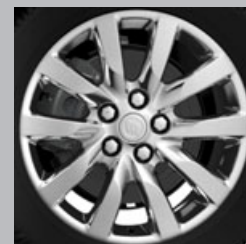

WHEELS

18 Inch Wheel - 10-Spoke Chrome (GA669) - SE4

Personalize your Regal with these attractive 18-inch Accessory Wheels, validated to GM specifications. Available with center cap and lug nuts. Use only GM-approved tire and wheel combinations. For important tire and wheel information, go to www.buickaccessories.com or see your dealer for details.

Part Detail	Part	MSRP	Install	'15	'14
18 inch Wheel - GA669 Chrome - SE4	19301178	$575.00	0.30	X	X
Center Cap - Buick Logo, Polished	17800091	$30.00	0.10	X	X
Lug Nut - Includes 20 Lug Nuts	19259110	$150.00	0.40	X	X
Tire Pressure Monitor (Snap In) - Black Rubber - Multipack (16 pc)	19119269	$40.00	0.30	X	X
Wheel Lock Kit - Chrome (Includes 4 Wheel Locks and 1 Key)	19259109	$90.00	0.30	X	X