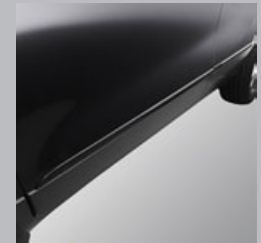

Part Detail	Part	MSRP	Install	'15	'14
Primed - Price does not include charge for painting.	95476872	\$125.00	0.80	X	X

License Plate Holder - Universal

Buick vehicle owners can add even more style to the exterior of their Buick vehicles with these great looking License Plate Holders by Baron & Baron R. Non-GM warranty. Warranty by Baron & Baron R. For more information, call 1-800-232-2766.