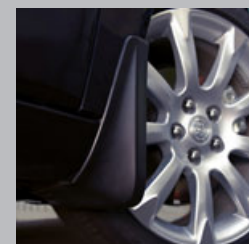

Splash Guards - Front Molded

Custom designed Molded Splash Guards fit directly behind the front wheels to help protect against tire splash and mud. Specifically tooled for your Regal, they include styling features to accent the exterior.

Part Detail	Part	MSRP	Install	'15	'14
Black, Not For Use on Regal GS Models	22897489	$50.00	1.00	X	X