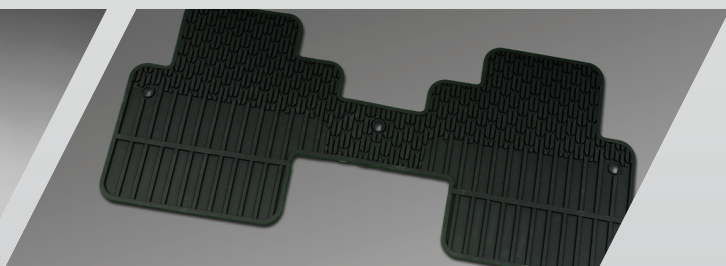

Premium All-Weather Floor Mats (Shown in Spring ARC)