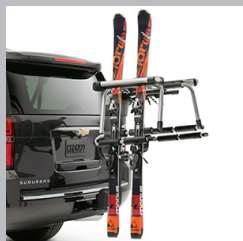

ALL-NEW 2015 COLORADO

Bed/Roof-Mounted Ski Carrier

The Universal Flat Top™ Ski/Snowboard Carrier by Thule® is fully locking and installs quickly and easily on roof rack cross rails. It carries up to six pairs of skis or four snowboards. This item requires cross rails. Non-GM warranty. Warranty by Thule®. For more information, call 1-800-238-2388.

Part Detail	Part	MSRP	Install	'15	'14
Flat Top 6-Pair Ski Carrier by Thule®, Requires Interface Bolt Extension Kit (19330106)	19299548	$214.99	0.30	X	

Hitch-Mounted Bicycle Carrier

Transport up to 4 bikes with a Hitch-Mounted Bicycle Carrier. Requires factory tow hitch with 2" receiver. Carrier tilts away from vehicle for access to rear cargo area. Non-GM warranty. Warranty by Thule; for information contact 1-800-238-2388.

Part Detail	Part	MSRP	Install	'15	'14
Vertex™ 2 Bike Hitch Rack by Thule®	19302829	$250.00	0.30	X	
Vertex™ 4 Bike Hitch Rack by Thule®	19302830	$270.00	0.30	X	

Hitch-Mounted Ski Carrier

Transport your snowboards or skis on the back of your vehicle by attaching the Hitch-Mounted Ski Carrier to your existing hitch bike carrier (sold separately). Requires factory tow hitch with 2" receiver. Non-GM warranty. Warranty by Thule; for information contact 1-800-238-2388.

Part Detail	Part	MSRP	Install	'15	'14
Hitch-Mounted Ski Carrier	19302831	$249.00	0.40	X	

CARGO MANAGEMENT SYSTEM

GearOn™ Bed Divider

Included as part of the GearOn™ Divider Package, this bed divider helps partition the cargo bed and hold gear in place. Package requires GearOn™ Cargo Tie-Down Rings.

Part Detail	Part	MSRP	Install	'15	'14
Bed Divider	22937756	$395.00	0.20	X	

GearOn™ Utility Rack