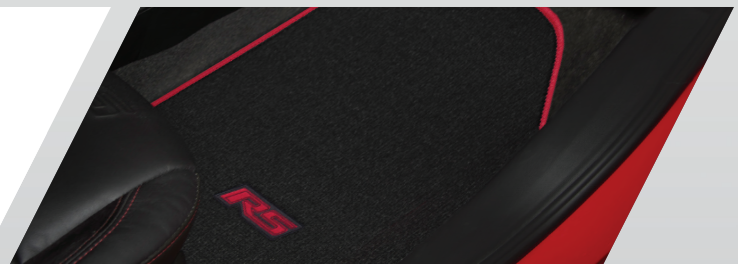

Floor Mats - Front and Rear Molded