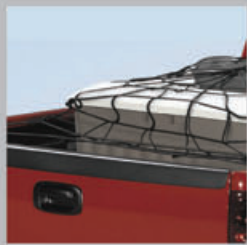

Part Detail	Part	MSRP	Install	'15	'14
Black	12343606	$50.00	0.10	X	

Bed Rug

Designed specifically to fit the contours of your vehicle, the Bed Rug features a durable carpet-like surface that resists water, stains, solvents and chemicals. Its molded foam backing helps protect the bed from scratches.

Part Detail	Part	MSRP	Install	'15	'14
Carpet Bed Rug - GMC Logo, 6'6" Standard Box	22892012	$450.00	0.90	X	

Bed Step

Get easy access to your truck's tool box and other items in your truck bed with this Retractable Side Step. It mounts on either side of the vehicle, just rear of the truck cab to give a secure step to easily get to stuff in the front of your truck bed. No-hands, flip-down operation.

Part Detail	Part	MSRP	Install	'15	'14
Retractable Bed Step, For All 6'6" Regular Box and Light Duty (1500 Series) 8' Long Box Models, Not For Use With 4" Assist Steps (VXJ, RVS)	22799283	$325.00	0.50	X	

End Gate Handle

Enhance the security of your all-new Sierra with this lockable End Gate Handle. Along with the Lock Package, the End Gate Handle features codeable lock technology. A codeable lock cylinder configures itself to your Sierra so it's the only key you need for your truck.

Part Detail	Part	MSRP	Install	'15	'14
End Gate Handle, Chrome, without Rear View Camera	23448685	$100.00	0.40	X