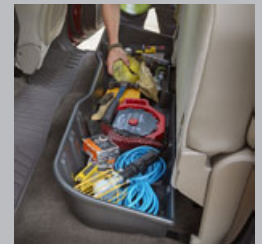

CARGO MANAGEMENT - INTERIOR

Front Console Insert

This Front Center Console Stowage Bag allows you to safely store small items like a cellphone, CDs, DVDs and more while you travel.

Part Detail	Part	MSRP	Install	'15	'14
Front Center Console Insert, Black	22926859	$35.00	0.10	X	X

Front Floor Console Organizer

Make better use of the front center console storage bin with this removable Front Floor Console Organizer. Designed for an exact fit, this organizer transforms the tall bin into a two-tiered storage compartment. Larger items can be stored below the organizer, while smaller items, such as CDs, DVDs, cell phones, etc. can be stored in the organizer itself.

Part Detail	Part	MSRP	Install	'15	'14
Front Center Console Organizer, Black	22817343	$50.00	0.10	X	X

Under Seat Storage

Contain, organize and conceal items under the rear seat of your vehicle with this durable molded plastic Underseat Storage Box.

Part Detail	Part	MSRP	Install	'15	'14
Rear Underseat Storage Organizer, Ebony, Crew Cab	23183674	$200.00	0.30	X	X
Rear Underseat Storage Organizer, Ebony, Extended Cab	23183670	$200.00	0.30	X	X