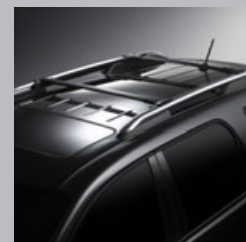

Roof Rack Cross Rail Package

Carry a load on the roof of the Acadia with these Roof Rack Cross Rails. They add functionality, style and can accommodate up to 200 lbs.* Cargo and load capacity limited by weight and distribution.

Part Detail	Part	MSRP	Install	'15	'14
Black Cross Rails - Requires Luggage Rack Side Rails (V2P).	19213473	$195.00	0.20	X	X
Silver Cross Rail - Requires Luggage Rack Side Rails (V2P).	19213474	$195.00	0.20	X	X