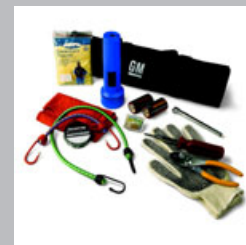

Roadside Assistance Package

This Roadside Assistance Package includes a variety of items that help get you back on the road. Contents include bungee cords, flashlight, fuse kit, gloves, pliers, tape, rag, rain poncho, multi-bit screwdriver and tire pressure gauge, all in a convenient roll-up storage bag.

Part Detail	Part	MSRP	Install	'15	'14
GM Logo, Black (Includes Bungee Cords, Flashlight, Fuse Kit, Gloves, Pliers, Tape, Rag, Poncho, Screwdriver w/Bits, Tire Gauge, & Rollup Storage Bag)	88960625	$55.00		X	X