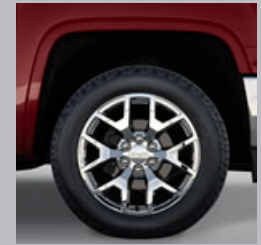

Fender Flares

Help reduce damage to your all-new Sierra with these Fender Flares. They're manufactured from strong, durable UV-protected paintable plastic.

Part Detail	Part	MSRP	Install	'15	'14
Fender Flares, Black	22943040	$650.00	1.00	X	
Fender Flares, Paint To Match	22943048	$600.00	1.00	X	
Fender Flares, Sonoma Jewel	22943042	$650.00	1.00	X	
Fender Flares, Summit White	22943038	$650.00	1.00	X	
Fender Flares, Switchblade Silver	22943044	$650.00	1.00	X