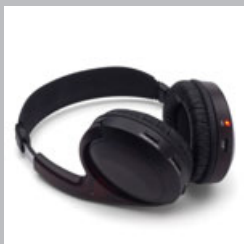

RSE - Head Restraint DVD System

Make time fly for your rear-seat passengers with the Rear-Seat Entertainment (RSE) Head Restraint DVD System. It plays a single DVD on dual LCD monitors mounted to the rear of the front seat head restraints. Wireless headphones and a single remote control allow rear passengers to enjoy the audio program without disturbing the driver or other passengers. The system features enhanced connectivity with an HDMI input, an SD memory card port and USB port. This accessory is not compatible with the factory Rear-Seat Entertainment option.

Part Detail	Part	MSRP	Install	'15	'14
Video Disc Player with Dual Displays	22924616	$1495.00	1.30	X