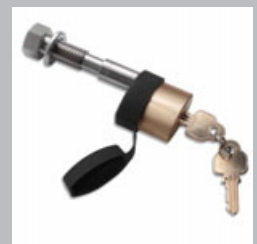

Hitch Pin - Locking

Protect your trailering products with this Locking Hitch Pin. It securely locks a ball mount to your vehicle's 2" hitch receiver. The Hitch Pin also reduces the rattle motion/noise that can occur between the ball mount and hitch receiver.

Part Detail	Part	MSRP	Install	'15	'14
Chrome Pin with Black Cover	12499511	$40.00	0.10	X	X