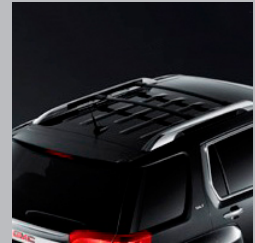

Roof Rack Cross Rail Package

Roof Rack Cross Rails add function and style to the roof of your Terrain. These Cross Rails are the base mount for a variety of cargo management accessories.

Part Detail	Part	MSRP	Install	'15	'14
Ebony, for use on Models equipped with Roof Side Rails(V59)	19202488	$170.00	0.25	X	X