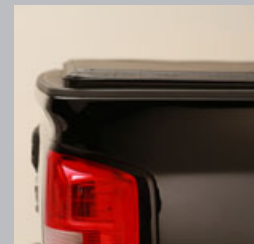

Tonneau Cover - Hard Folding - Tri-Fold

These Hard Folding Tonneau covers are engineered to provide quick and easy access to your truck's cargo area, while offering the ultimate protection for your cargo. Available in two styles: premium quad-fold (with optional Personal Caddy) and tri-fold.

Part Detail	Part	MSRP	Install	'15	'14
Tri-Fold, 5'8" Short Box, High Gloss Vinyl, Black	23139843	$870.00	0.20	X	X
Tri-Fold, 6'6" Standard Box, High Gloss Vinyl, Black	23139844	$900.00	0.20	X	X
Tri-Fold, 8' Long Box, High Gloss Vinyl, Black	23139845	$945.00	0.20	X	X