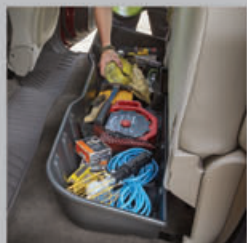

Under Seat Storage

Contain, organize and conceal items under the rear seat of your vehicle with this durable molded plastic Underseat Storage Box.

Part Detail	Part	MSRP	Install	'15	'14
Rear Underseat Storage Organizer, Ebony, Crew Cab	23183674	$200.00	0.30	X	
Rear Underseat Storage Organizer, Ebony, Extended Cab	23183670	$200.00	0.30	X