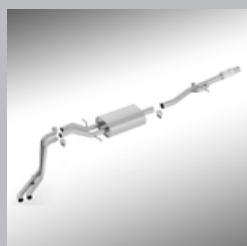

Exhaust Tip

Add a sporty appearance to your Sierra with these dual walled, angle cut exhaust tips. Borla R tips are not covered by GM warranty. Warranty by Borla R. Call 1-877-462-6752 for more information.

Part Detail	Part	MSRP	Install	'15	'14
Borla R Performance Exhaust Tip, Black Chrome, For Use with Borla Cat-Back Systems, Includes two tips, NOT compatible with GM OEM Exhaust	19303348	$189.00	0.10	X	X
Borla R Performance Exhaust Tip, Bright Chrome, For Use with Borla Cat-Back Systems, Includes two tips, NOT compatible with GM OEM Exhaust	19303347	$149.00	0.10	X	X
Exhaust Tip - OE or Cat-Back, Dual Wall, Angle Cut, No Logo	23435023	$105.00	0.30	X	X
GMC Logo, Dual Wall, Angle Cut, Highly Polished for 4.3L (LV3) or 5.3L (L83) Engines	22799815	$100.00	0.30	X	X
No Logo, Dual Wall, Angle Cut, Highly Polished for 6.0L (LC8, L96) or 6.2L (L86) Engines	22911703	$105.00	0.30	X	X

SECURITY AND PROTECTION

First Aid Kit

Be ready for minor medical emergencies with this popular First Aid Kit that is small, compact, and filled with a wide range of first aid items.

Part Detail	Part	MSRP	Install	'15	'14
Black with White GM Logo	88960626	$25.00		X	X