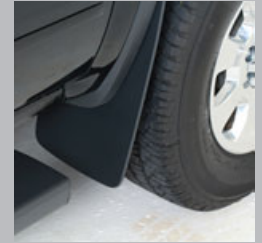

Splash Guards - Front Molded

Designed to accent the exterior of your vehicle, these Front Molded Splash Guards fit directly behind your front wheels to help protect your truck from tire splash and mud.

Part Detail	Part	MSRP	Install	'15	'14
Molded Front Set, Black (GBA)	22902396	$90.00	0.30	X	X
Molded Front Set, Black Grained	22894860	$50.00	0.30	X	X
Molded Front Set, Red (GCN)	22902398	$90.00	0.30	X	X
Molded Front Set, Silver (GAN)	22902399	$90.00	0.30	X	X
Molded Front Set, Summit White (GAZ)	22902397	$90.00	0.30	X	X
Molded Front Set, White Diamond (GBN)	22902400	$90.00	0.30	X	X