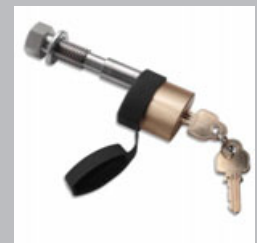

Hitch Pin - Locking

Protect your trailering products with this locking hitch pin. This heavy duty hitch pin securely locks a ball mount to your vehicle's 2" trailer hitch receiver. This hitch pin also reduces the rattle motion/noise that can occur between the ball mount and hitch receiver.

Part Detail	Part	MSRP	Install	'15	'14
Chrome Pin with Black Cover	12499511	$40.00	0.10	X