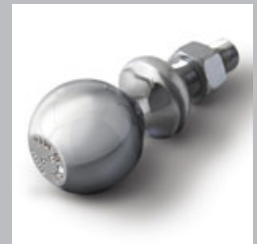

TRAILERING

Hitch Ball Assembly

This standard size Hitch Ball Assembly comes complete with a Chrome finish tow ball, washer and retaining nut. Designed to fit an available ball mount assembly (sold separately).

Part Detail	Part	MSRP	Install	'15	'14
1 7/8" Ball, 2000lb Max Load, Use With Bumper and Hitch Flange from 3/4" to 1-7/8"	19245478	$20.00	0.10	X	X
2" Ball, 3500lb Max Load, Use With Bumper and Hitch Flange from 3/4" to 1-7/8"	19245480	$20.00	0.10	X	X