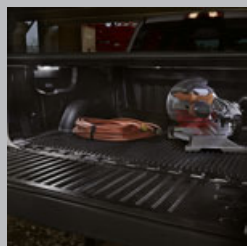

Bed Net

Designed specifically to fit the contours of your vehicle, the Bed Rug features a durable carpet-like surface that resists water, stains, solvents and chemicals. Its molded foam backing helps protect the bed from scratches.

Part Detail	Part	MSRP	Install	'15	'14
Black	12343606	$50.00	0.10	X	X

Bed Rug

Help protect the bed of your rugged Sierra with this durable Bedliner. It's fully ribbed with a skid-resistant floor to help minimize load shifting. It's available in Black with GM logo.

Part Detail	Part	MSRP	Install	'15	'14
Carpet Bed Rug - GMC Logo, 5'8" Short Box	22892014	$450.00	0.90	X	X
Carpet Bed Rug - GMC Logo, 6'6" Standard Box	22892012	$450.00	0.90	X	X

Bed Step

Get easy access to your truck's tool box and other items in your truck bed with this Retractable Side Step. It mounts on either side of the vehicle, just rear of the truck cab to give a secure step to easily get to stuff in the front of your truck bed. No-hands, flip-down operation.

Part Detail	Part	MSRP	Install	'15	'14
Retractable Bed Step, For 5'8" Short Box Models, Not For Use With 4" Assist Steps (VXJ, RVS)	23121786	$325.00	0.50	X	X
Retractable Bed Step, For All 6'6" Regular Box and Light Duty (1500 Series) 8' Long Box Models, Not For Use With 4" Assist Steps (VXJ, RVS)	22799283	$325.00	0.50	X	X