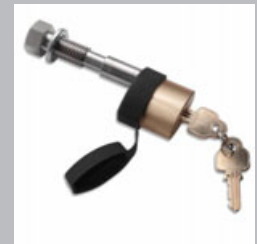

Part Detail	Part	MSRP	Install	'15	'14
2" Receiver Bar, 2" Rise, 3 1/4" Drop, 5000lb Max Load, 500lb Tongue	19245487	$30.00	0.10	X	
2" Receiver Bar, 3/4" Rise, 2" Drop, 5000lb Max Load, 500lb Tongue	19245486	$30.00	0.10	X	
2" Receiver Bar, 4" Rise, 5 1/4" Drop, 5000lb Max Load, 500lb Tongue	19245488	$40.00	0.10	X	

Hitch Pin - Locking

Protect your trailering products with this Locking Hitch Pin. This heavy duty hitch pin securely locks a ball mount to your vehicle's 2" trailer hitch receiver. This hitch pin also reduces the rattle motion/noise that can occur between the ball mount and hitch receiver.

Part Detail	Part	MSRP	Install	'15	'14
Chrome Pin with Black Cover	12499511	$40.00	0.10	X	

Trailer Wiring Adapter

Utilize your trailer wiring harness to power a variety of trailers through these custom-designed Trailer Wiring Adapters.

Part Detail	Part	MSRP	Install	'15	'14
Contains (2) 7-Way Power Outlet Adapters - 1 Converts 7 Pin Round to 4 Pin Flat, 1 Converts 7 Pin Round to 12V Power Outlet	19201995	$40.00		X	
Converts 7 Pin Round to 12V Power Outlet	12497781	$35.00		X	
Converts 7 Pin Round to 4 Pin Flat	12496599	$20.00		X