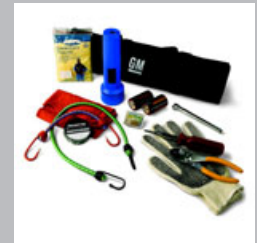

Roadside Assistance Package

This Roadside Assistance Package includes a variety of items that help get you back on the road. Contents include bungee cords, flashlight, fuse kit, gloves, pliers, tape, rag, rain poncho, multi-bit screwdriver and tire pressure gauge, all in a convenient roll-up storage bag.

Part Detail	Part	MSRP	Install	'15	'14
GM Logo, Black (Includes Bungee Cords, Flashlight, Fuse Kit, Gloves, Pliers, Tape, Rag, Poncho, Screwdriver w/Bits, Tire Gauge, & Rollup Storage Bag)	88960625	$55.00		X