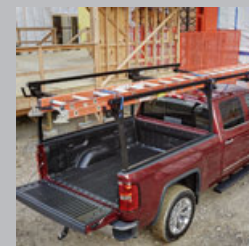

CARGO MANAGEMENT SYSTEM

Ladder Rack

Engineered to deliver tough load support, these Rack Systems and Ladder Racks by TracRac®, a division of Thule®, are designed for trade professionals. These truck rack accessories are quiet, have a low profile to fit to the truck cab and are made from heavy-duty steel. Non-GM warranty. Warranty by Thule®. For information, call 1-800-238-2388.

Part Detail	Part	MSRP	Install	'15	'14
Cantilever Cab Over Extension by TracRac® A Division of Thule®	19299113	$372.00	0.50	X	
Complete Rack System, 2 Cross Bars by TracRac® A Division of Thule®	19299115	$744.00	0.75	X	
Full Frame Steel Ladder Rack by TracRac® A Division of Thule®	19299116	$979.00	1.50	X	
Half Ladder Rack by TracRac® A Division of Thule®	19299111	$319.00	1.00	X	
Headache Rack by TracRac® A Division of Thule®	19299114	$499.00	0.50	X	
Single Cross Bar by TracRac® A Division of Thule®	19299112	$372.00	0.50	X