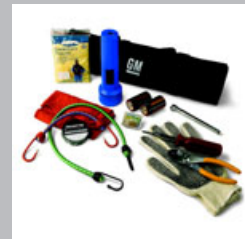

Roadside Assistance Package

This Roadside Assistance Package includes a variety of items that help keep you safe and get you back on the road. Contents include bungee cords, flashlight, fuse kit, gloves, pliers, tape, rag, rain poncho, multi-bit screwdriver and tire pressure gauge, all in a convenient roll-up storage bag.

Part Detail	Part	MSRP	Install	'15	'14
GM Logo, Black (Includes Bungee Cords, Flashlight, Fuse Kit, Gloves, Pliers, Tape, Rag, Poncho, Screwdriver w/Bits, Tire Gauge, & Rollup Storage Bag)	88960625	$55.00		X