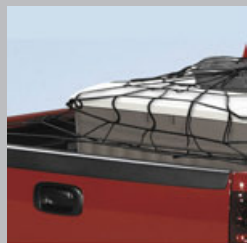

Bed Net

Designed specifically to fit the contours of your vehicle, the Bed Rug features a durable carpet-like surface that resists water, stains, solvents and chemicals. Its molded foam backing helps protect the bed from scratches.

Part Detail	Part	MSRP	Install	'15	'14
Black	12343606	$50.00	0.10	X	X

Bed Rug

Help protect the bed of your rugged Sierra with this durable Bedliner. It's fully ribbed with a skid-resistant floor to help minimize load shifting. It's available in Black with GM logo.

Part Detail	Part	MSRP	Install	'15	'14
Carpet Bed Rug - GMC Logo, 5'8" Short Box	22892014	$450.00	0.90	X	X
Carpet Bed Rug - GMC Logo, 6'6" Standard Box	22892012	$450.00	0.90	X	X

Bed Step

Get easy access to your truck's tool box and other items in your truck bed with this Retractable Side Step. It mounts on either side of the vehicle, just rear of the truck cab to give a secure step to easily get to stuff in the front of your truck bed. No-hands, flip-down operation.

Part Detail	Part	MSRP	Install	'15	'14
Retractable Bed Step, For 5'8" Short Box Models, Not For Use With 4" Assist Steps (VXJ, RVS)	23121786	$325.00	0.50	X	X
Retractable Bed Step, For All 6'6" Regular Box and Light Duty (1500 Series) 8' Long Box Models, Not For Use With 4" Assist Steps (VXJ, RVS)	22799283	$325.00	0.50	X	X