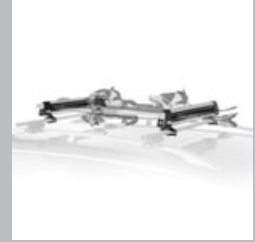

Roof-Mounted Ski Carrier

A great looking, fully locking ski and snowboard carrier that installs quickly and easily on roof rack cross bars. Carries up to 6 pairs of skis or 4 snowboards. Requires crossbars. Non-GM warranty. Warranty by Thule R. For more information, call 1-800-238-2388. Cargo and load capacity limited by weight and distribution.

Part Detail	Part	MSRP	Install	'15	'14
Flat Top 6-Pair Ski Carrier by Thule R	19299548	$214.99	0.30	X	X