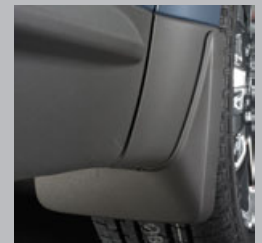

Splash Guards - Front Molded

Help protect your Terrain from tire splash and mud with these Molded Splash Guards that fit directly behind your front wheels.

Part Detail	Part	MSRP	Install	'15	'14
Molded Front Set, No Logo, Gray	19170501	$50.00	0.50	X	X