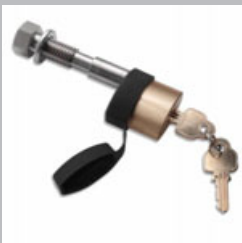

Hitch Pin - Locking

Protect your trailering products with this locking hitch pin. This heavy duty hitch pin securely locks a ball mount to your vehicle's 2" trailer hitch receiver. This hitch pin also reduces the rattle motion/noise that can occur between the ball mount and hitch receiver.

Part Detail	Part	MSRP	Install	'15	'14
Chrome Pin with Black Cover	12499511	$40.00	0.10	X