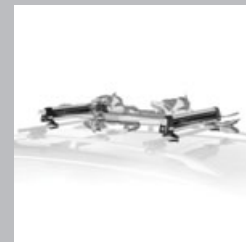

Roof-Mounted Ski Carrier

The Universal Flat Top™ Ski/Snowboard Carrier by Thule R is fully locking and installs quickly and easily on roof rack cross rails. It carries up to six pairs of skis or four snowboards. This item requires cross rails. Non-GM warranty. Warranty by Thule R . For more information, call 1-800-238-2388.

Part Detail	Part	MSRP	Install	'15	'14
Flat Top 6-Pair Ski Carrier by Thule R	19299548	$214.99	0.30	X