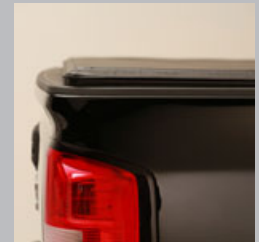

Tonneau Cover - Hard Folding - Tri-Fold

These Hard Folding Tri-Fold Tonneau Covers provide quick-and-easy access to the cargo area of your Sierra while providing protection for items in the pickup bed. Contact your GMC dealership for more information.

Part Detail	Part	MSRP	Install	'15	'14
Tri-Fold, 6'6" Standard Box, High Gloss Vinyl, Black	23139844	$900.00	0.20	X	
Tri-Fold, 8' Long Box, High Gloss Vinyl, Black	23139845	$945.00	0.20	X