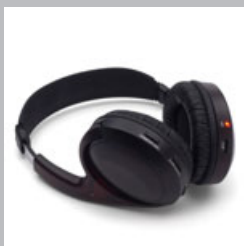

ELECTRONICS

RSE - Headphones

These dual-channel wireless Headphones are perfect for families needing an extra or replacement set. Compatible with GM factory and GM Accessory Rear-Seat Entertainment systems.

Part Detail	Part	MSRP	Install	'15	'14
Wireless Dual Channel - Contains 2 Sets of Headphones	22863046	$100.00		X