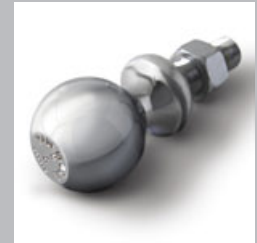

Part Detail	Part	MSRP	Install	'15	'14
2" Receiver Bar, 2" Rise, 3 1/4" Drop, 5000lb Max Load, 500lb Tongue	19245487	$30.00	0.10	X	
2" Receiver Bar, 3/4" Rise, 2" Drop, 5000lb Max Load, 500lb Tongue	19245486	$30.00	0.10	X	
2" Receiver Bar, 4" Rise, 5 1/4" Drop, 5000lb Max Load, 500lb Tongue	19245488	$40.00	0.10	X	

Hitch Pin - Locking

Protect your trailering products with this Locking Hitch Pin. This heavy duty hitch pin securely locks a ball mount to your vehicle's 2" trailer hitch receiver. This hitch pin also reduces the rattle motion/noise that can occur between the ball mount and hitch receiver.

Part Detail	Part	MSRP	Install	'15	'14
Chrome Pin with Black Cover	12499511	$40.00	0.10	X	

Trailer Wiring Adapter

Utilize your trailer wiring harness to power a variety of trailers through these custom-designed Trailer Wiring Adapters.

Part Detail	Part	MSRP	Install	'15	'14
Contains (2) 7-Way Power Outlet Adapters - 1 Converts 7 Pin Round to 4 Pin Flat, 1 Converts 7 Pin Round to 12V Power Outlet	19201995	$40.00		X	
Converts 7 Pin Round to 12V Power Outlet	12497781	$35.00		X	
Converts 7 Pin Round to 4 Pin Flat	12496599	$20.00		X