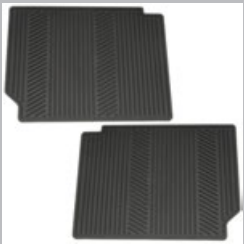

Floor Mats - Rear Premium All Weather

These precision-designed Rear Premium All-Weather Floor Mats fit the rear of your vehicle perfectly. Their deep-ribbed pattern collects rain, mud, snow and other debris for easy cleaning. Nibs on the back help keep them in place and conform to the interior of the vehicle.

Part Detail	Part	MSRP	Install	'15	'14
Rear - Black	22793575	$70.00		X	X