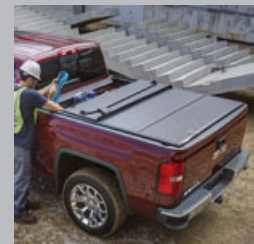

Tonneau Cover - Hard Folding - Quad-Fold

These Hard Folding Quad-Fold Tonneau Covers provide quick-and-easy access to the cargo area of your Sierra while providing protection for items in the pickup bed. Available with an optional Personal Caddy® Cargo Management System that provides integrated clean, dry, and lockable storage of smaller items to the cargo area. Non-GM Warranty. Warranty by Steffens Automotive Products; for information contact 1-800-322-0522.

Part Detail	Part	MSRP	Install	'15	'14
Premium Cover by Fold-a-Cover® R, 5'8" Short Box, Black	19301291	$1159.00	0.50	X	X
Premium Cover by Fold-a-Cover® R, 5'8" Short Box, Black, with Personal Caddy	19302798	$1759.00	0.75	X	X
Premium Cover by Fold-a-Cover® R, 6'6" Standard Box, Black	19302797	$1159.00	0.50	X	X
Premium Cover by Fold-a-Cover® R, 6'6" Standard Box, Black, with Personal Caddy	19302799	$1759.00	0.75	X	X