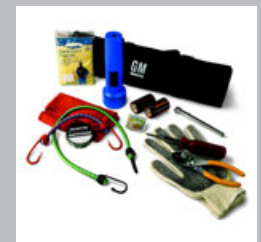

Roadside Assistance Package

This Roadside Assistance Package includes a variety of items that help keep you safe and get you back on the road. Contents include bungee cords, flashlight, fuse kit, gloves, pliers, tape, rag, rain poncho, multi-bit screwdriver and tire pressure gauge, all in a convenient roll-up storage bag.

Part Detail	Part	MSRP	Install	'15	'14
GM Logo, Black (Includes Bungee Cords, Flashlight, Fuse Kit, Gloves, Pliers, Tape, Rag, Poncho, Screwdriver w/Bits, Tire Gauge, & Rollup Storage Bag)	88960625	$55.00		X	X