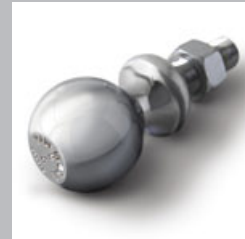

TRAILERING

Hitch Ball Assembly

This standard size Hitch Ball Assembly comes complete with a chrome finish tow ball, washer, and retaining nut. Designed to fit your vehicle's hitch or ball mount assembly (sold separately).

Part Detail	Part	MSRP	Install	'15	'14
1 7/8" Ball, 2000lb Max Load, Use With Bumper and Hitch Flange from 3/4" to 1-7/8"	19245478	$20.00	0.10	X	
2 5/16" Ball, 6000lb Max Load	19245476	$25.00	0.10	X	
2" Ball, 3500lb Max Load, Use With Bumper and Hitch Flange from 3/4" to 1-7/8"	19245480	$20.00	0.10	X