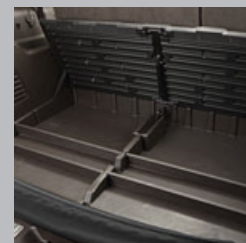

Cargo Organizer

Help keep your Yukon XL looking good even when it's loaded with cargo by assigning each item to its rightful place in this high-grade, skid-resistant Cargo Organizer. Its edge-to-edge fit and adjustable dividers give you the flexibility to carry items of various sizes while protecting the rear cargo area of your Yukon XL.

Part Detail	Part	MSRP	Install	'15	'14
Cargo Partition Package, Cocoa	23477233	$40.00	0.25	X	
Cargo Partition Package, Dune	23477234	$40.00	0.25	X