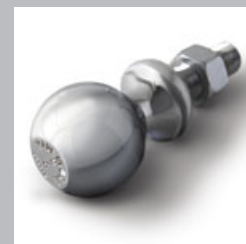

TRAILERING

Hitch Ball Assembly

This standard size Trailer Hitch Ball Assembly comes complete with a chrome finish tow ball, washer, and retaining nut. Designed to fit your Hitch Ball Mount Assembly (sold separately).

Part Detail	Part	MSRP	Install	'15	'14
1 7/8" Ball, 2000lb Max Load, Use With Bumper and Hitch Flange from 1/2" to 1-3/8"	19245477	$20.00	0.10	X	X
2" Ball, 3500lb Max Load, Use With Bumper and Hitch Flange from 1/2" to 1-3/8"	19245479	$20.00	0.10	X	X