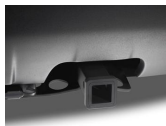

SDD - TRAILER HITCH

MSRP: $365
Install Time: 0.7

Hitch Trailing Package / Hitch Trailing Package