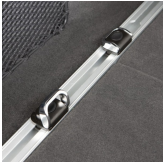

5VI - TOW RINGS

LPO Price: $125
Install Time: 0.5

Tie-Down Rings / Tie-Down
Rings

VLI - ALL WEATHER CARGO MATS - BLACK

LPO Price: $140
Install Time: 0.1