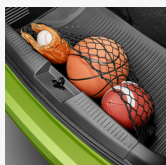

VLI - CARGO AREA MAT

LPO Price \$75
Install Time: 0.1

Premium All-Weather Cargo Area Mat / Premium All-Weather Cargo Mat

W2D - CARGO NET

LPO Price \$60
Install Time: 0.1

Cargo Net / Cargo Net

S3U - FRONT FOG LAMP KIT