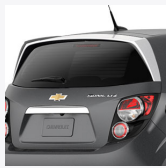

Spoiler Kit / Spoiler Kit - Black (GBA), Z-Spec Color Flash