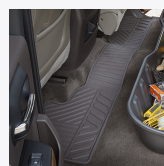

Floor Mats - Premium All-Weather / Floor Mats - Rear Premium All-Weather - Black