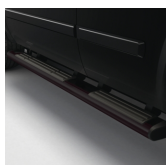

VXW - ASSIST STEPS - PASSENGER VAN

MSRP: $715
Install Time: 0.8

Assist Steps / Assist Steps - 6-
Inch Oval, For use on Passenger
Van, Black

VLU - SECURITY SCREEN PACKAGE

MSRP: $140
Install Time: 0.3