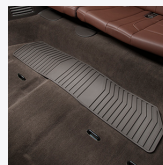

Floor Mats - Premium All-Weather / Premium All-Weather Front Floor Mats in Black with Chevrolet Logo

Floor Mats - Premium All-Weather / Premium All-Weather Second-Row Floor Mat in Black

Floor Mats - Premium All-Weather / Premium All-Weather Third-Row Floor Mat in Black

VAV - ALL WEATHER FLOOR MATS - COCOA

LPO Price \$225
Install Time: 0.1

Floor Mats - Premium All-Weather / Floor Mats - Rear Premium All-Weather in Cocoa

Floor Mats - Premium All-Weather / Floor Mats - Third-Row Premium All-Weather in Cocoa