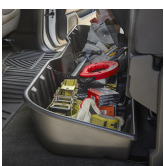

VBJ - REAR UNDERSEAT STORAGE - DOUBLE CAB

MSRP: $230
Install Time: 0.3

Under Seat Storage / Rear
Underseat Storage Organizer,
Ebony, Double Cab