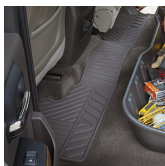

VAV - ALL WEATHER FLOOR MATS - BLACK

MSRP: $160
Install Time: 0.1

Floor Mats - Premium All-
Weather / Floor Mats - Rear
Premium All-Weather - Black