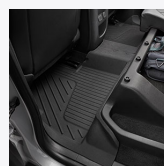

Floor Liners - Premium All-Weather / Premium All-Weather Rear Floor Liners for Extended Cab, Black