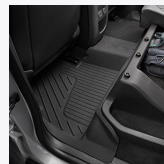

RIA - FLOOR LINER - CHEVY CREW- BLACK

LPO Price \$190
Install Time: 0.1

Floor Liners - Premium All-Weather / Premium All-Weather Front Floor Liners, Black

Floor Liners - Premium All-Weather / Premium All-Weather Rear Floor Liners for Crew Cab, Black