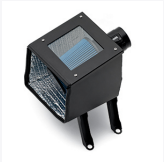

5W7 - AIR FILTER - CALIFORNIA EMISSIONS

LPO Price: $570
Install Time: 0.0

Performance Air Intake / Performance Air Intake, Performance Air Intake - Applicable on LFX (3.6L) Engine and NTF (Federal Emissions) or NU5 (California)