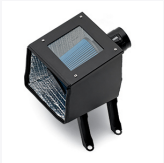

5W7 - AIR FILTER - FED EMISSIONS

LPO Price: $570
Install Time: 0.0

Performance Air Intake / Performance Air Intake - Applicable on LFX (3.6L) Engine and NTF (Federal Emissions) or NU5 (California Emissions)