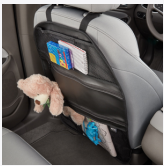

## S5W - SEAT BACK ORGANIZER

LPO Price \$60  
Install Time: 0.1

Front Seat Back Pad / Front Seat Back Pad in Jet Black