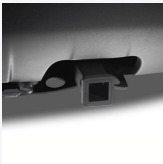

SFE - WHEEL LOCKS - DECORATIVE - CHEVY

LPO Price \$70  
Install Time: 0.2

Wheel Lock Kit / Wheel Lock  
Kit, Chrome

SDD - TRAILER HITCH

LPO Price \$365  
Install Time: 0.7

Hitch Trailing Package / Hitch  
Trailing Package