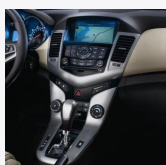

VTG - INTERIOR TRIM KIT - AUTOMATIC

LPO Price $225
Install Time:

Interior Trim Kit / Interior Trim Kit - Optic Check pattern