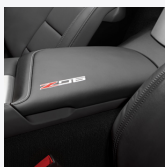

SM8 - ARMREST - Z06 - GRAY

LPO Price: $295
Install Time: 0.2

Floor Console Lid / Floor
Console Lid - Z06, Gray