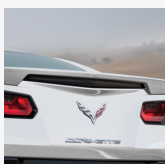

5ZU - SPOILER - ARCTIC WHITE

LPO Price $600
Install Time: 0.4

Spoiler Kit - Blade / Spoiler Kit - Blade, Arctic White (G8G)