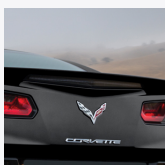

5ZU - SPOILER - BLACK

LPO Price $600
Install Time: 0.4

Spoiler Kit - Blade / Spoiler Kit - Blade, Black (GBA)