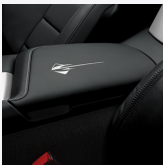

SH2 - ARMREST - STINGRAY LOGO - BLACK

LPO Price $295
Install Time: 0.2

Floor Console Lid / Floor
Console Lid - Stingray Logo,
Black