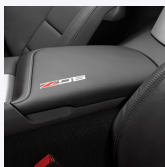

SM8 - ARMREST - Z06 - BLACK W/RED STITCHING

LPO Price: $295
Install Time: 0.2

Floor Console Lid / Floor
Console Lid - Z06, Black With
Red Stitching