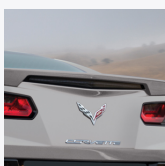

5ZU - SPOILER - BLADE SILVER

LPO Price $600
Install Time: 0.4

Spoiler Kit - Blade / Spoiler Kit - Blade, Silver (GAN)