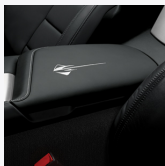

Floor Console Lid / Floor
Console Lid - Leather, Stingray
Logo, Black