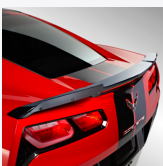

SIA - WICKER BILL SPOILER KIT

LPO Price: $575
Install Time: 0.8

Spoiler Kit / Wicker Bill Spoiler Kit