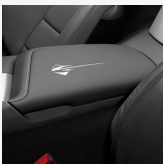

SH2 - ARMREST - STINGRAY LOGO - GRAY

LPO Price $295
Install Time: 0.2

Floor Console Lid / Floor
Console Lid - Stingray Logo,
Gray