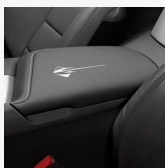

VTF - LEATHER ARMREST - STINGRAY LOGO - GRAY

LPO Price: $295
Install Time: 0.2

Floor Console Lid / Floor
Console Lid - Leather, Stingray
Logo, Gray