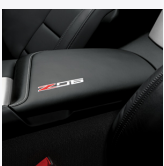

SM8 - ARMREST - Z06 - BLACK

LPO Price $295
Install Time: 0.2

Floor Console Lid / Floor
Console Lid - Z06, Black