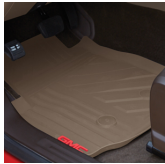

VAV - ALL WEATHER FLOOR MATS - EXTENDED CAB - COCOA

MSRP: $160
Install Time: 0.1

Floor Mats - Premium All-Weather / Front Premium All-Weather Floor Mats in Cocoa with GMC Logo