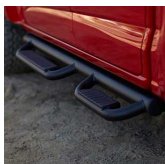

RVP - REMOVABLE ASSIST STEPS - EXTENDED CAB

MSRP: $745
Install Time: 0.5

3-Inch Off-Road Step Bars / 3-
Inch Off-Road Step Bars for
Extended Cab