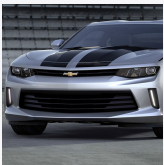

PCP - BLUE RALLY STRIPES - LT CONVERTIBLE

LPO Price: \$595
Install Time: 1.4

Decal/Stripe Package - Hood/Decklid Rally Stripes / Hood/Decklid Rally Stripe Package, LT Convertible, Hyper Blue Metallic (GD1)