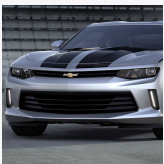

PCP - BLUE RALLY STRIPES - LT COUPE

LPO Price: $595
Install Time: 1.4

Decal/Stripe Package - Hood/Decklid Rally Stripes / Hood/Decklid Rally Stripe Package, LT Coupe, Hyper Blue Metallic (GD1)