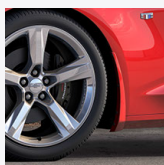

VRV - SPLASH GUARDS - GARNET RED TINTCOAT

LPO Price $295
Install Time: 0.7

Painted Splash Guards /
Painted Splash Guards - Front,
Garnet Red Tintcoat (G7E)