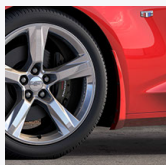

VRV - SPLASH GUARDS - SILVER ICE METALLIC

LPO Price $295
Install Time: 0.7

Painted Splash Guards /
Painted Splash Guards - Front,
Silver Ice Metallic (GAN)