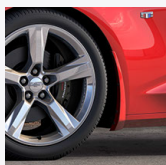

VRV - SPLASH GUARDS - SUMMIT WHITE

LPO Price $295
Install Time: 0.7

Painted Splash Guards /
Painted Splash Guards - Front,
Summit White (GAZ)