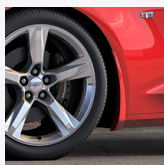

VRV - SPLASH GUARDS - BRIGHT YELLOW

LPO Price $295
Install Time: 0.7

Painted Splash Guards /
Painted Splash Guards - Front,
Bright Yellow (G7D)