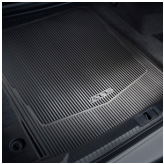

## VLI - CARGO MAT

LPO Price: \$120  
Install Time: 0.1

Floor Mats - Cargo Area Premium All-Weather / Floor Mats - Cargo Area Premium All-Weather, Jet Black