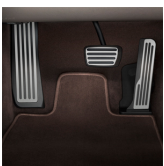

VEB - PEDAL COVERS - MANUAL

LPO Price: $245
Install Time: 0.7

Pedal Cover Kit / Pedal Cover
Set